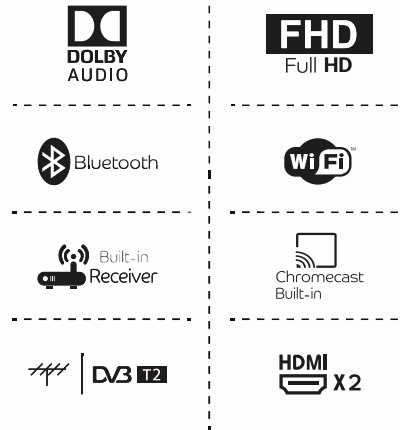

راحة البصائر

Tv LED 43" Full HD Smart & Android Avec Récepteur Intégré

TEFS-4322SMS

“Votre Téléviseur Intelligent”

androidtv 

1080p
FULLHD

 **DOLBY
AUDIO**

 Built-in
Receiver

 Google Assistant

 Google Play

 YouTube

 NETFLIX

Panel SPEC	
OC supplier(random allocation without appoint)	TBD
Size	43" diagonal
Panel	FPD panel(FHD)
Display scale	16:09
Backlight	DLED direct Type
Maximum resolution	1920×1080
Best working resolution	1920×1080@60Hz
Viewing angle(CR>10)	178° /178°
Brightness (cd/m2)	220nits(Typ)
Full Screen	YES
SMART TV	
Operational System	Android9.0
App Store	Google Play Store
Web Browser	Yes
CPU	CA53 Quad core, 1.1GHz
GPU	Mali470 Triple core
WIFI	2.4G
AI System	Google Asisstant
Bluetooth	BT5.0
DIGITAL TV	
DTV Receiving System	DVB-T/T2/C/S/S2
Time Shift	Yes
Parent Control(Child Lock)	Yes
EPG	Yes
Favorate Channel List	Yes
Channel Editor	Yes
Low blu-ray	Yes
TERMINAL SPECIFICATIONS	
RF Input:	1
AV Input	1
Ypbpr Input	0
CI/CI+	1
VGA	0
HDMI	1.4x2
USB	2.0x2
Updating Interface	By Internet /USB
LAN	1
SPDIF	1(Optical)
Earphone Jack	0
SOUND SPECIFICATIONS	
Audio Power Output	2x8W
DD/DD+/MS11/MS12	MS12
POWER SPECIFICATIONS	
Power input	110-240VAc 50/60 Hz
Standby Consumption	<0.5W
Consumption	74W