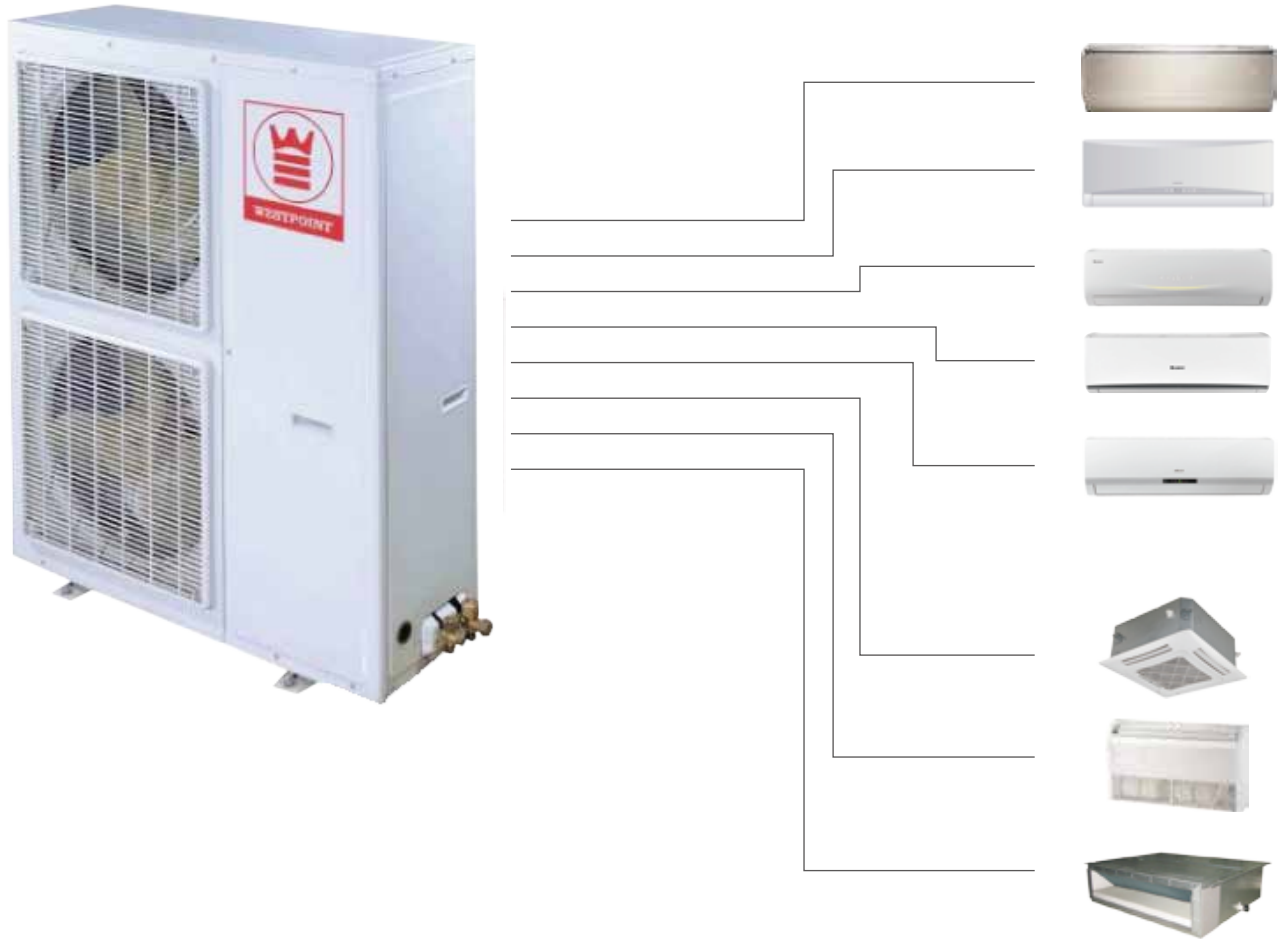

Capacities range from 14K Btu/h to 42K Btu/h can be widely used in residential house, hotel, business office and especially applicable in variable loading situation.

High efficiency

Intelligent Defrosting

Comprehensive protection

Compact design

Easier maintainability

Inner groove copper

Turbo Button

Self-Diagnosis

Low voltage startup

Timer

Lock

Wide operation range

Memory function

Wide voltage range

Centralized control

Weekly timer

Long-distance monitoring

Capacity Index(Btu/h)		7000	9000	12000	18000	21000	24000
Wall mounted Type	U-Crown						
	Hansol						
	Viola						
	Lomo						
Duct type							
Cassette type							
Floor ceiling type							

- No 0.5W standby function, while it has electric heating belt;
- Capacity range from 14 to 42KBtu/h can be widely used in residential house, hotel, business office and especially applicable in variable loading situation.